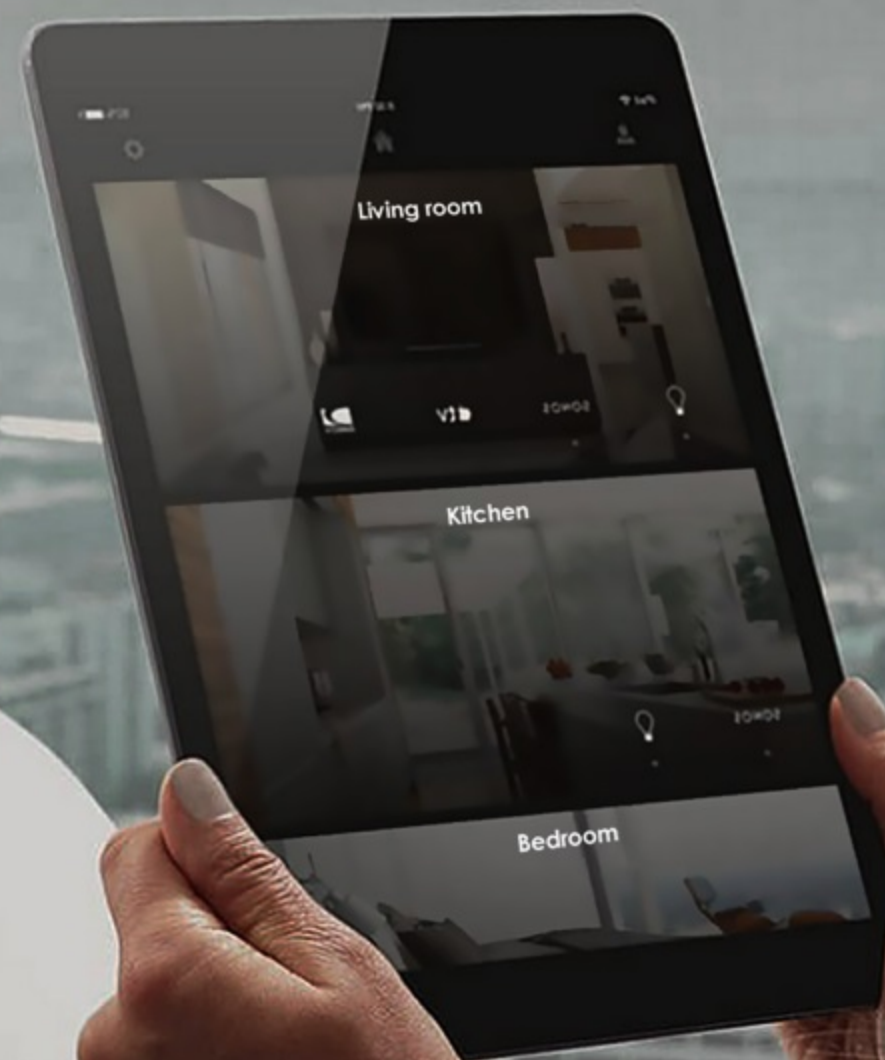

SEED
CONTROL

EVERY AUTOMATION EXPERIENCE

A smart SEED customizes for the way you live,
and is planted your daily life.

SEED
CONTROL

YOUR HOME IN ONE TOUCH

From home and away, SEED makes control simple with everything need in a single, elegant app.

APP

SEED
CONTROL

SECURITY & MONITORING IS ALWAYS IN PLACE

When you are away from home and office,
you are safely and easily connected with SEED.

SEED
CONTROL

A cylindrical smart speaker with a perforated metal mesh is shown on a reflective marble surface. Next to it lies a smartphone displaying a music player interface. The background is a blurred bathroom setting with a white sink and a dark vase.

MUSIC TO MATCH ANY MOMENTS

When you are in the romantic bath, watching TV,
entertaining friends or hanging out with family.

SEED
CONTROL

A woman is sleeping peacefully in a bed with white linens. In the foreground, a smartphone lies on a wooden bedside table, displaying a control interface with buttons for 'HEAT', 'COOL', and 'FAN'. A lamp is partially visible on the right side of the table.