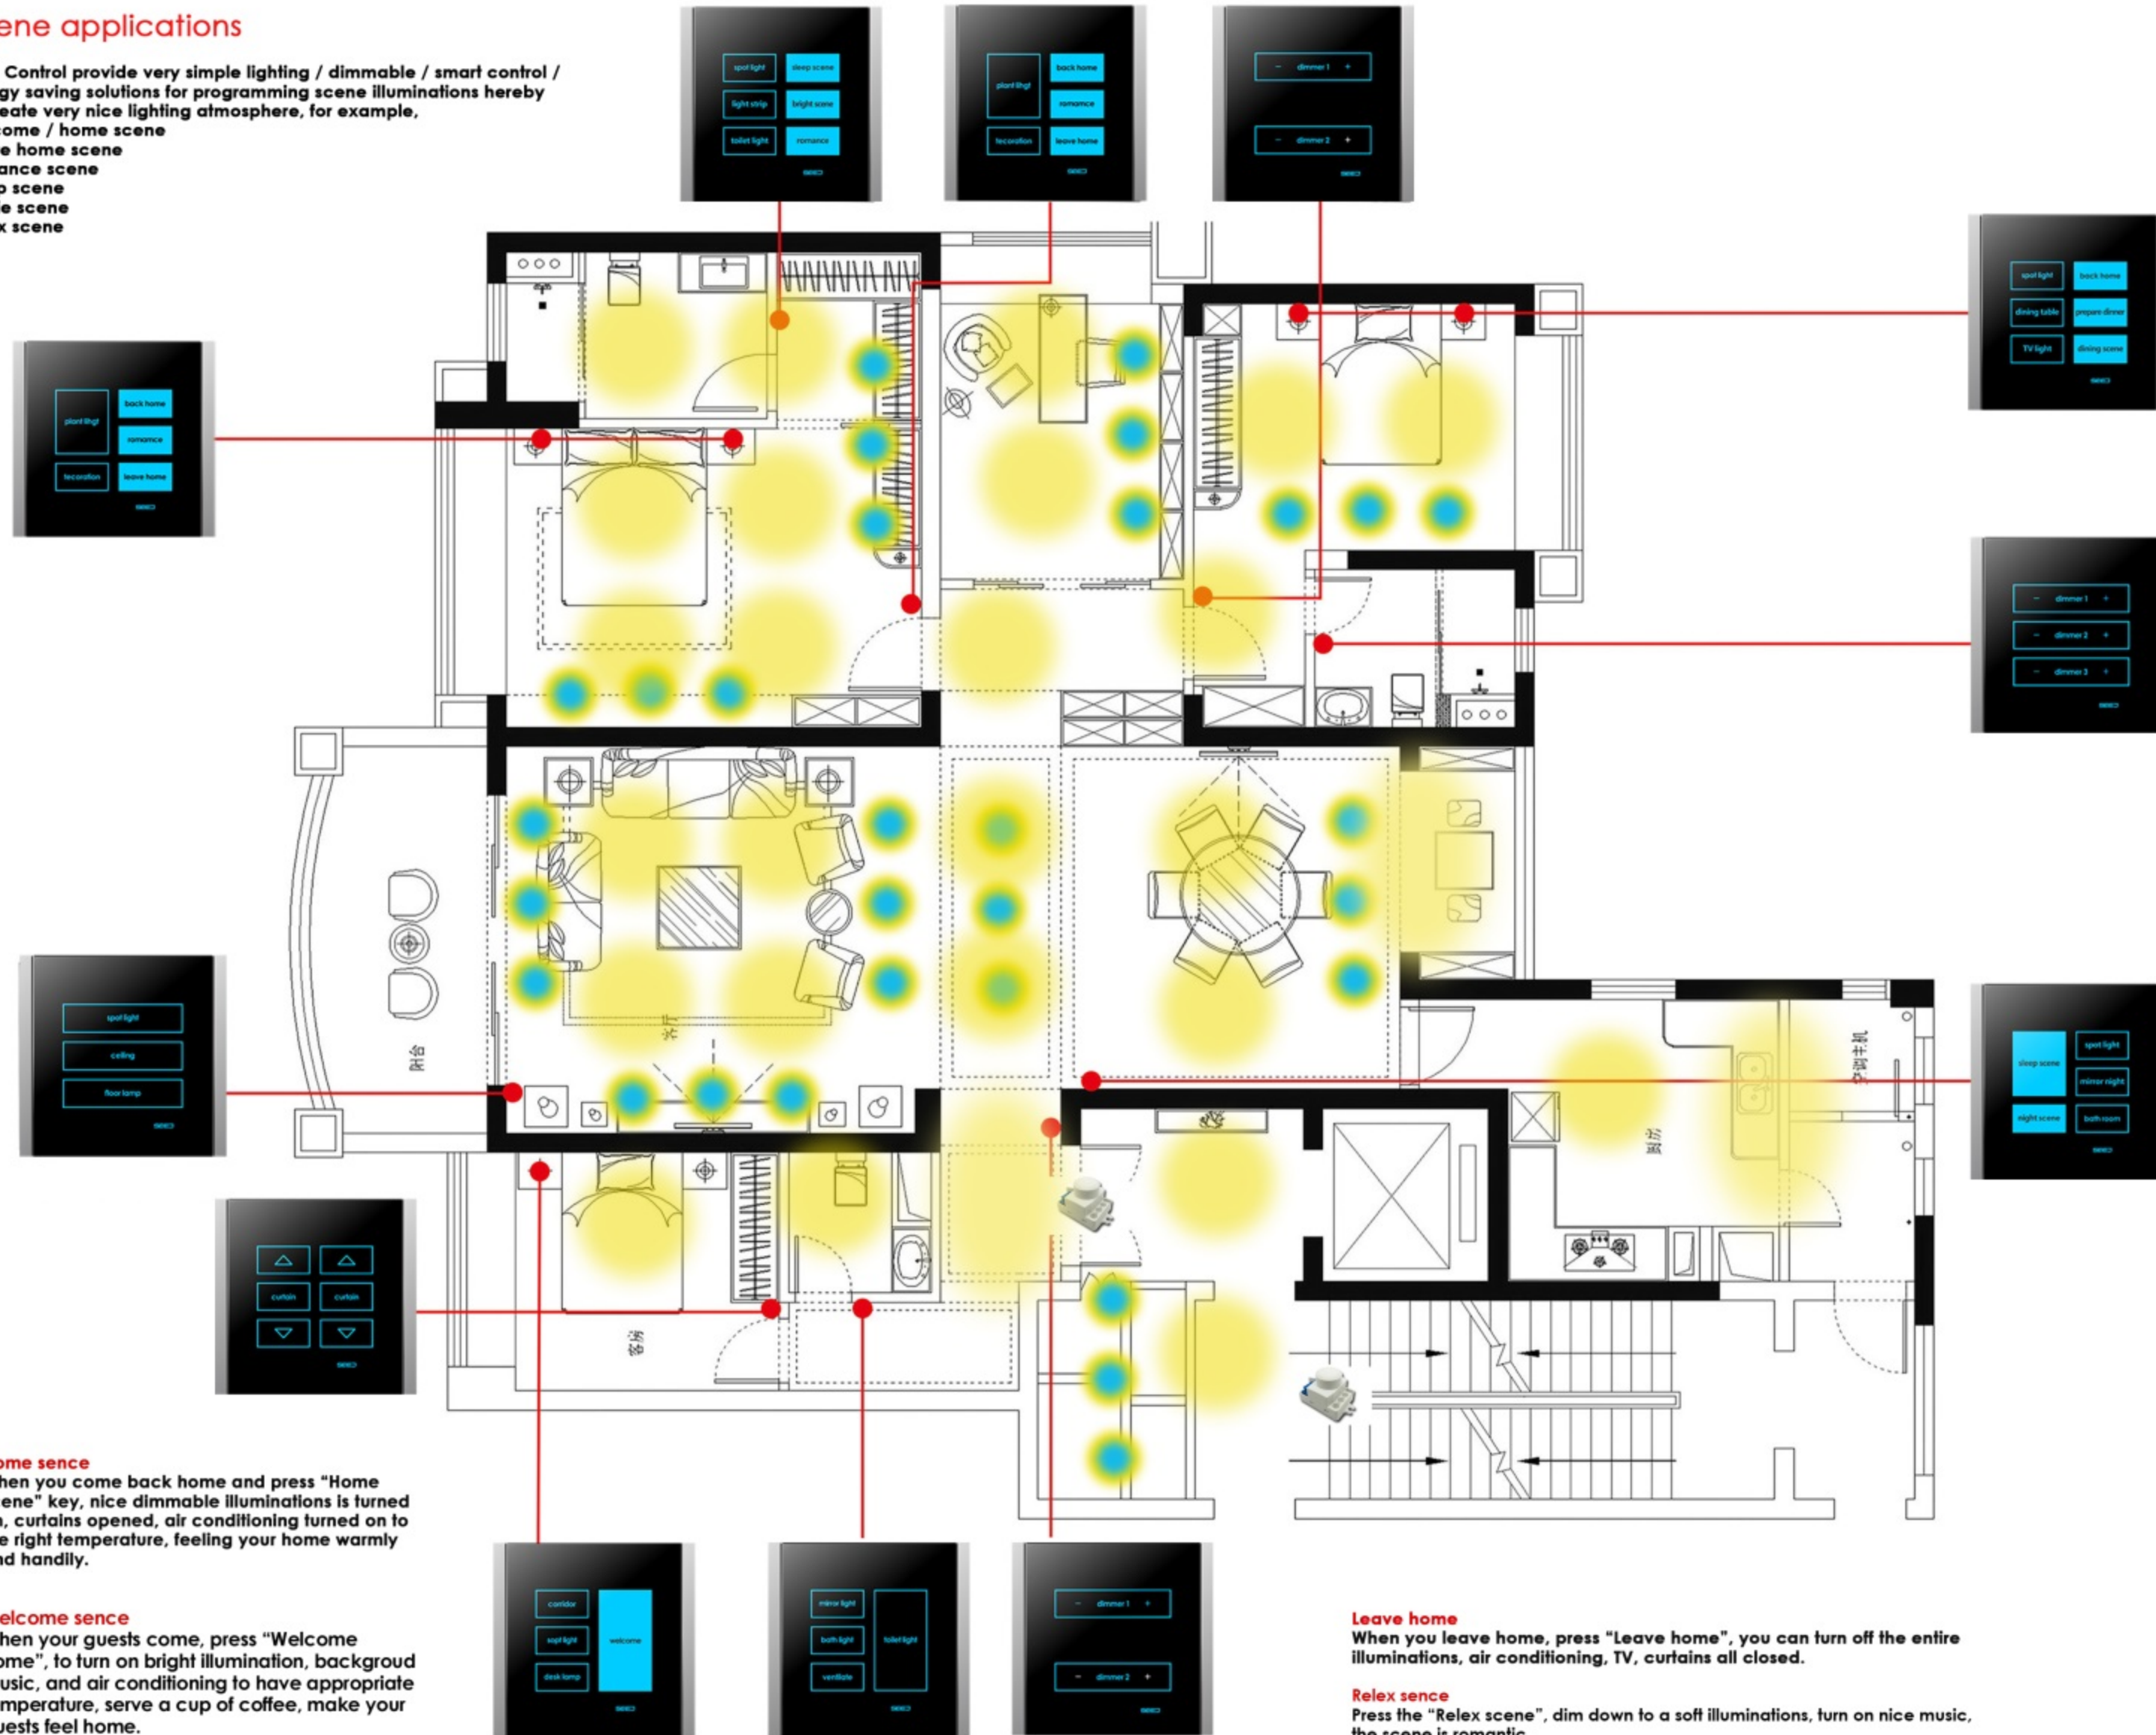

Smart apartment solutions

public area

staircase

bedroom

Scene applications

SEED Control provide very simple lighting / dimmable / smart control / energy saving solutions for programming scene illuminations hereby to create very nice lighting atmosphere, for example,
Welcome / home scene
Leave home scene
Romance scene
Sleep scene
Movie scene
Relax scene

Home scene
 When you come back home and press "Home scene" key, nice dimmable illuminations is turned on, curtains opened, air conditioning turned on to the right temperature, feeling your home warmly and handily.