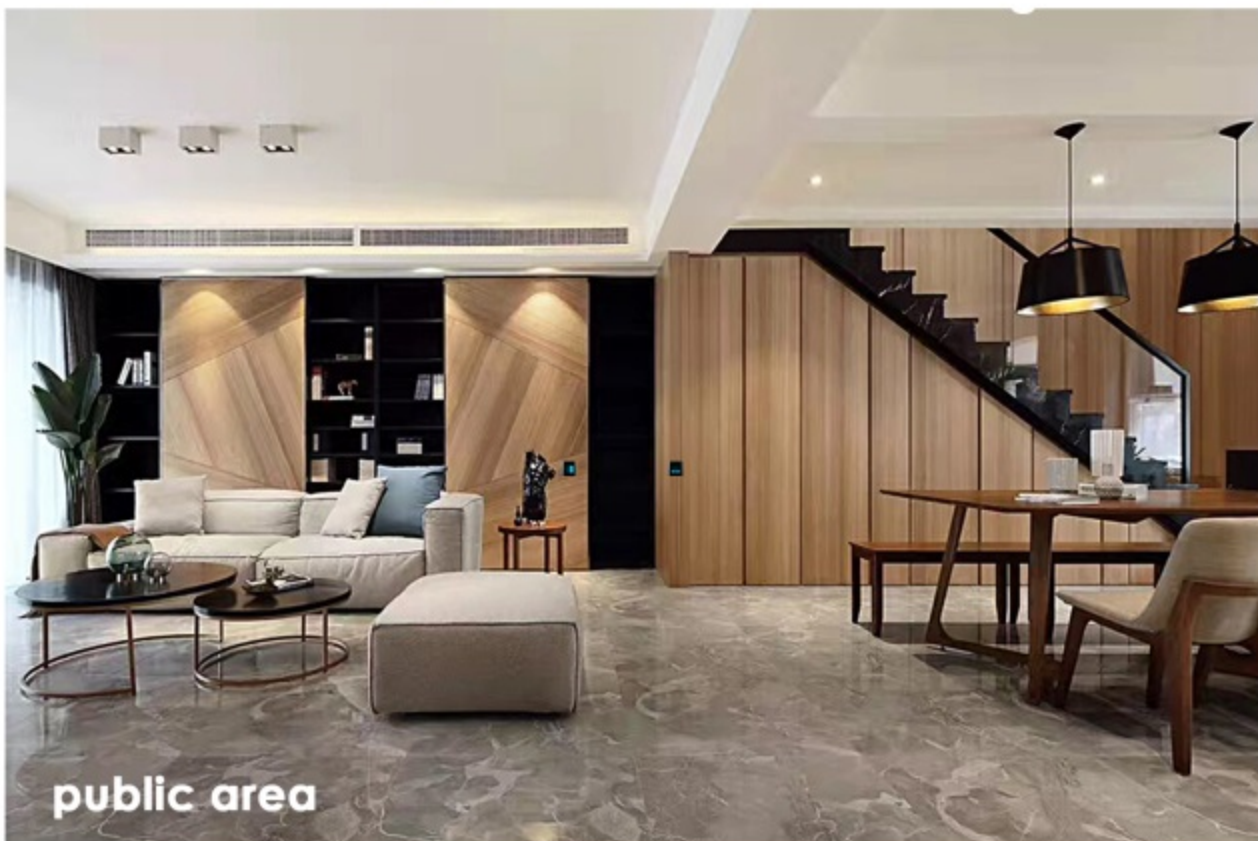

Smart apartment solutions

public area