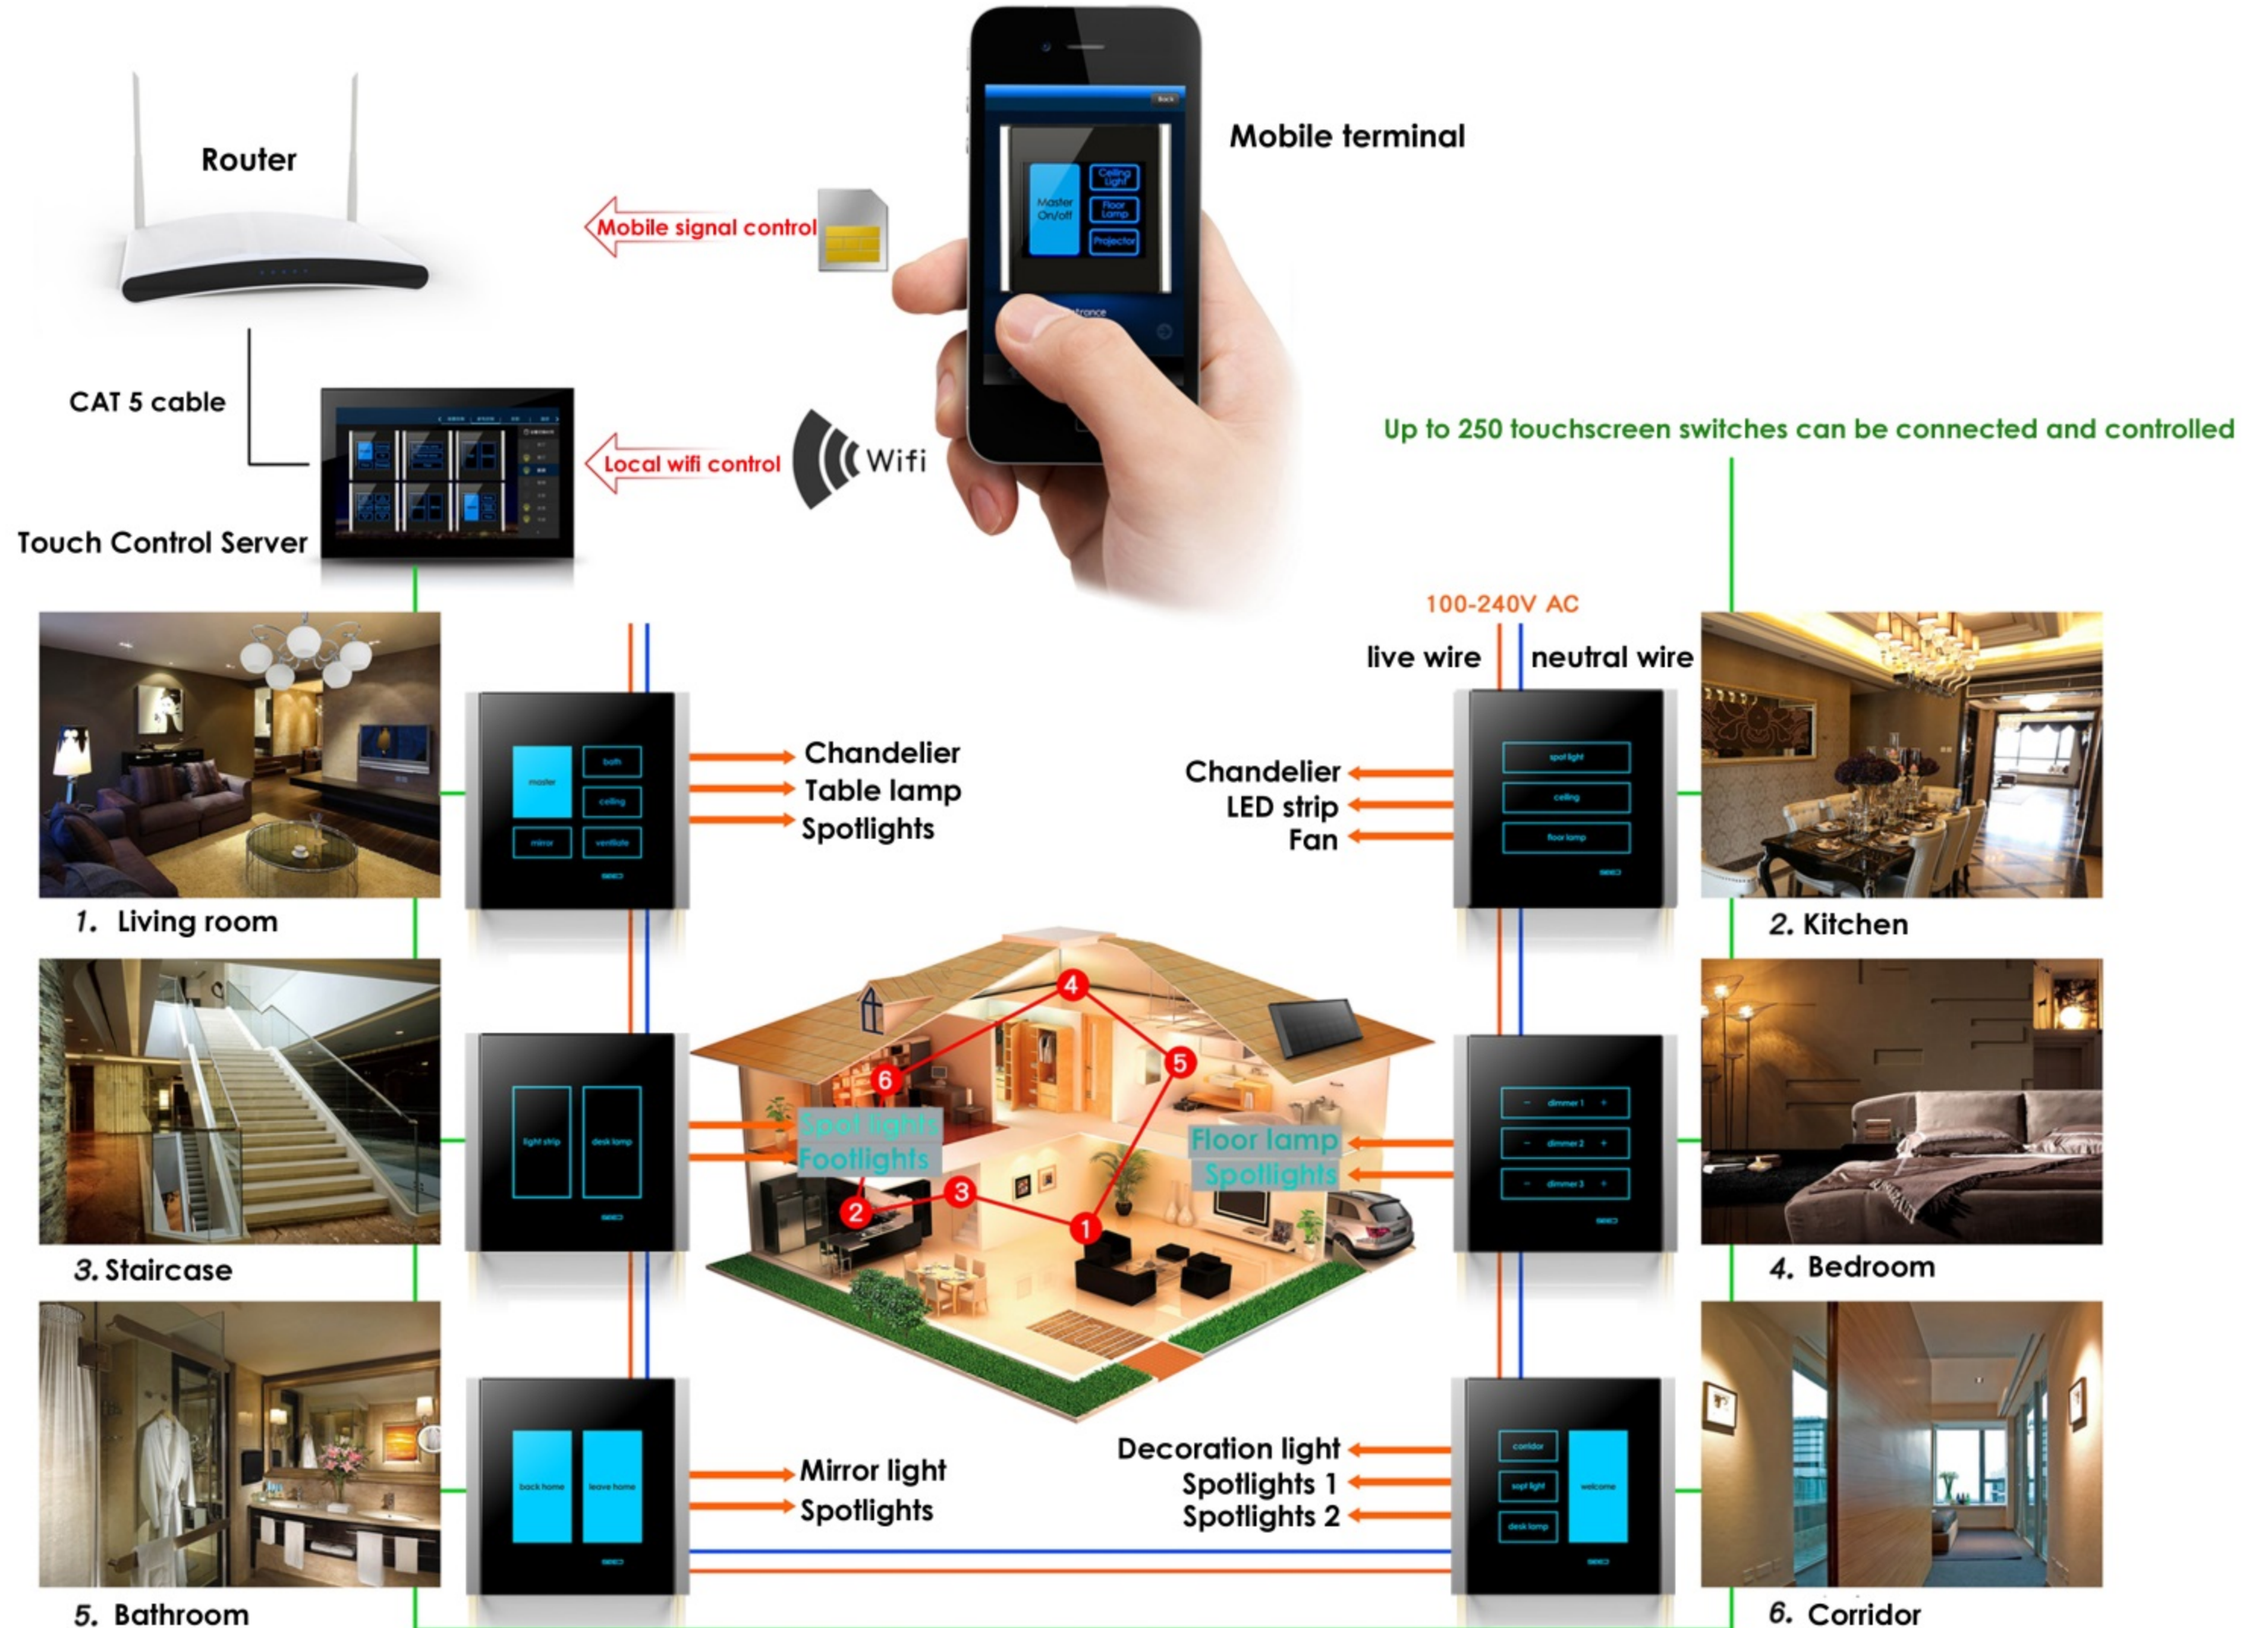

MUSIC TO MATCH ANY MOMENTS

When you are in the romantic bath, watching TV,
entertaining friends or hanging out with family.

SEED
CONTROL

A woman is sleeping peacefully in a bed with white linens. In the foreground, a smartphone lies on a wooden bedside table, displaying a control interface with buttons for 'HEAT', 'COOL', and 'FAN'. A lamp is partially visible on the right side of the table.

SEED
CONTROL

System equipments

- Ways of control
- * Gateway device
 - * Ipad, mobile
 - * Touch panel
 - * Remote control

Lighting & scene panel Curtain panel Dimmer panel

Emergency switch Gas detector Smoke detector

CCTV

Gateway

PIR sensor Socket

Background music system

Spraying system
Sunshading system

Curtain panel Thermostat

Wireless security system server

Lighting & scene panel

Security remote control Magnetic switch Wireless alarm speaker Emergency switch Ceiling PIR detector Water leaking detector

Communication Method: Wire (Two-core 0.75X2 shielded twisted pair) or wireless (Zigbee/RF)