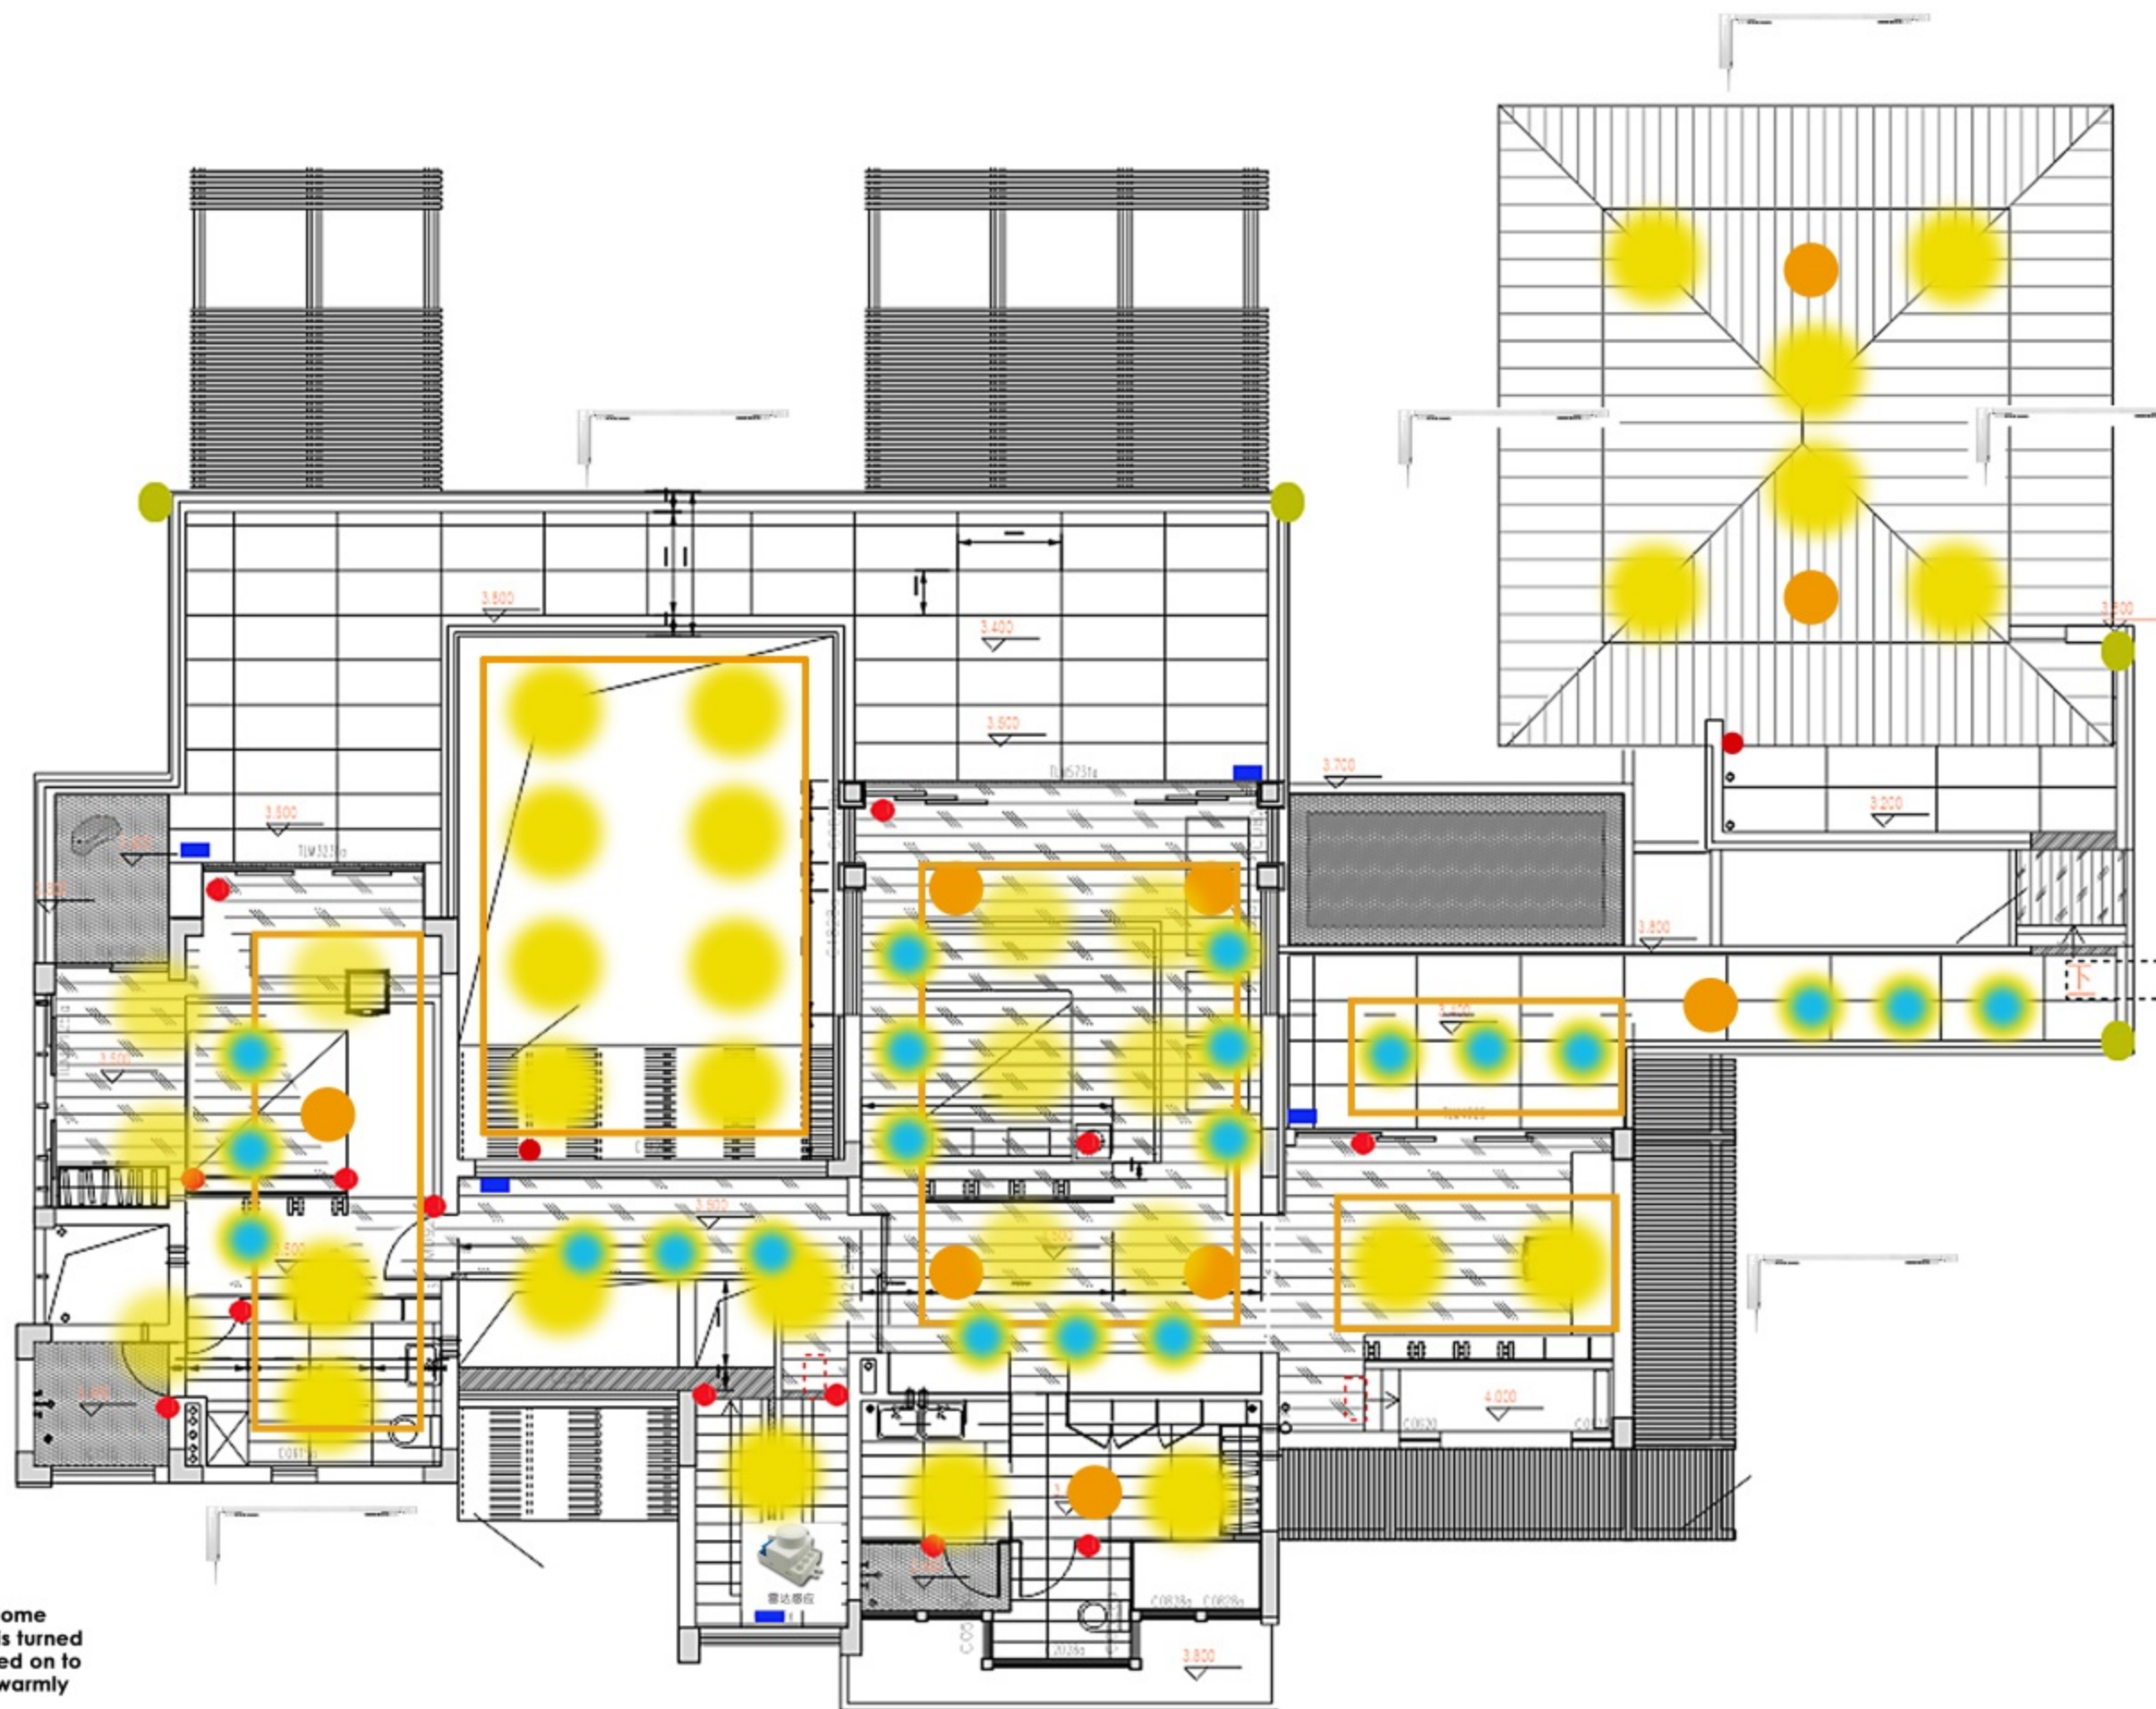

Scene applications

SEED Control provide very simple lighting / dimmable / smart control / energy saving solutions for programming scene illuminations hereby to create very nice lighting atmosphere, for example,
Welcome / home scene
Leave home scene
Romance scene
Sleep scene
Movie scene
Relax scene

- Smart switch
- Monitoring
- Background music
- Assisted hidden light
- PIR sensor
- Electric curtains
- Radar sensor
- Auxiliary lighting
  8W LED 3000K
- Main lighting
  12W LED 3000K dimmable

Home sence

When you come back home and press "Home scene" key, nice dimmable illuminations is turned on, curtains opened, air conditioning turned on to the right temperature, feeling your home warmly and handily.

Welcome sence

When your guests come, press "Welcome home", to turn on bright illumination, background music, and air conditioning to have appropriate temperature, serve a cup of coffee, make your guests feel home.

Leave home

When you leave home, press "Leave home", you can turn off the entire illuminations, air conditioning, TV, curtains all closed.

Relax sence

Press the "Relax scene", dim down to a soft illuminations, turn on nice music, the scene is romantic.

Villa

Contents:

- Smart lighting system
- Dimming range
- Scene control
- Electric curtain shading system
- Security system
- Monitoring system
- Background music
- Motion sensor