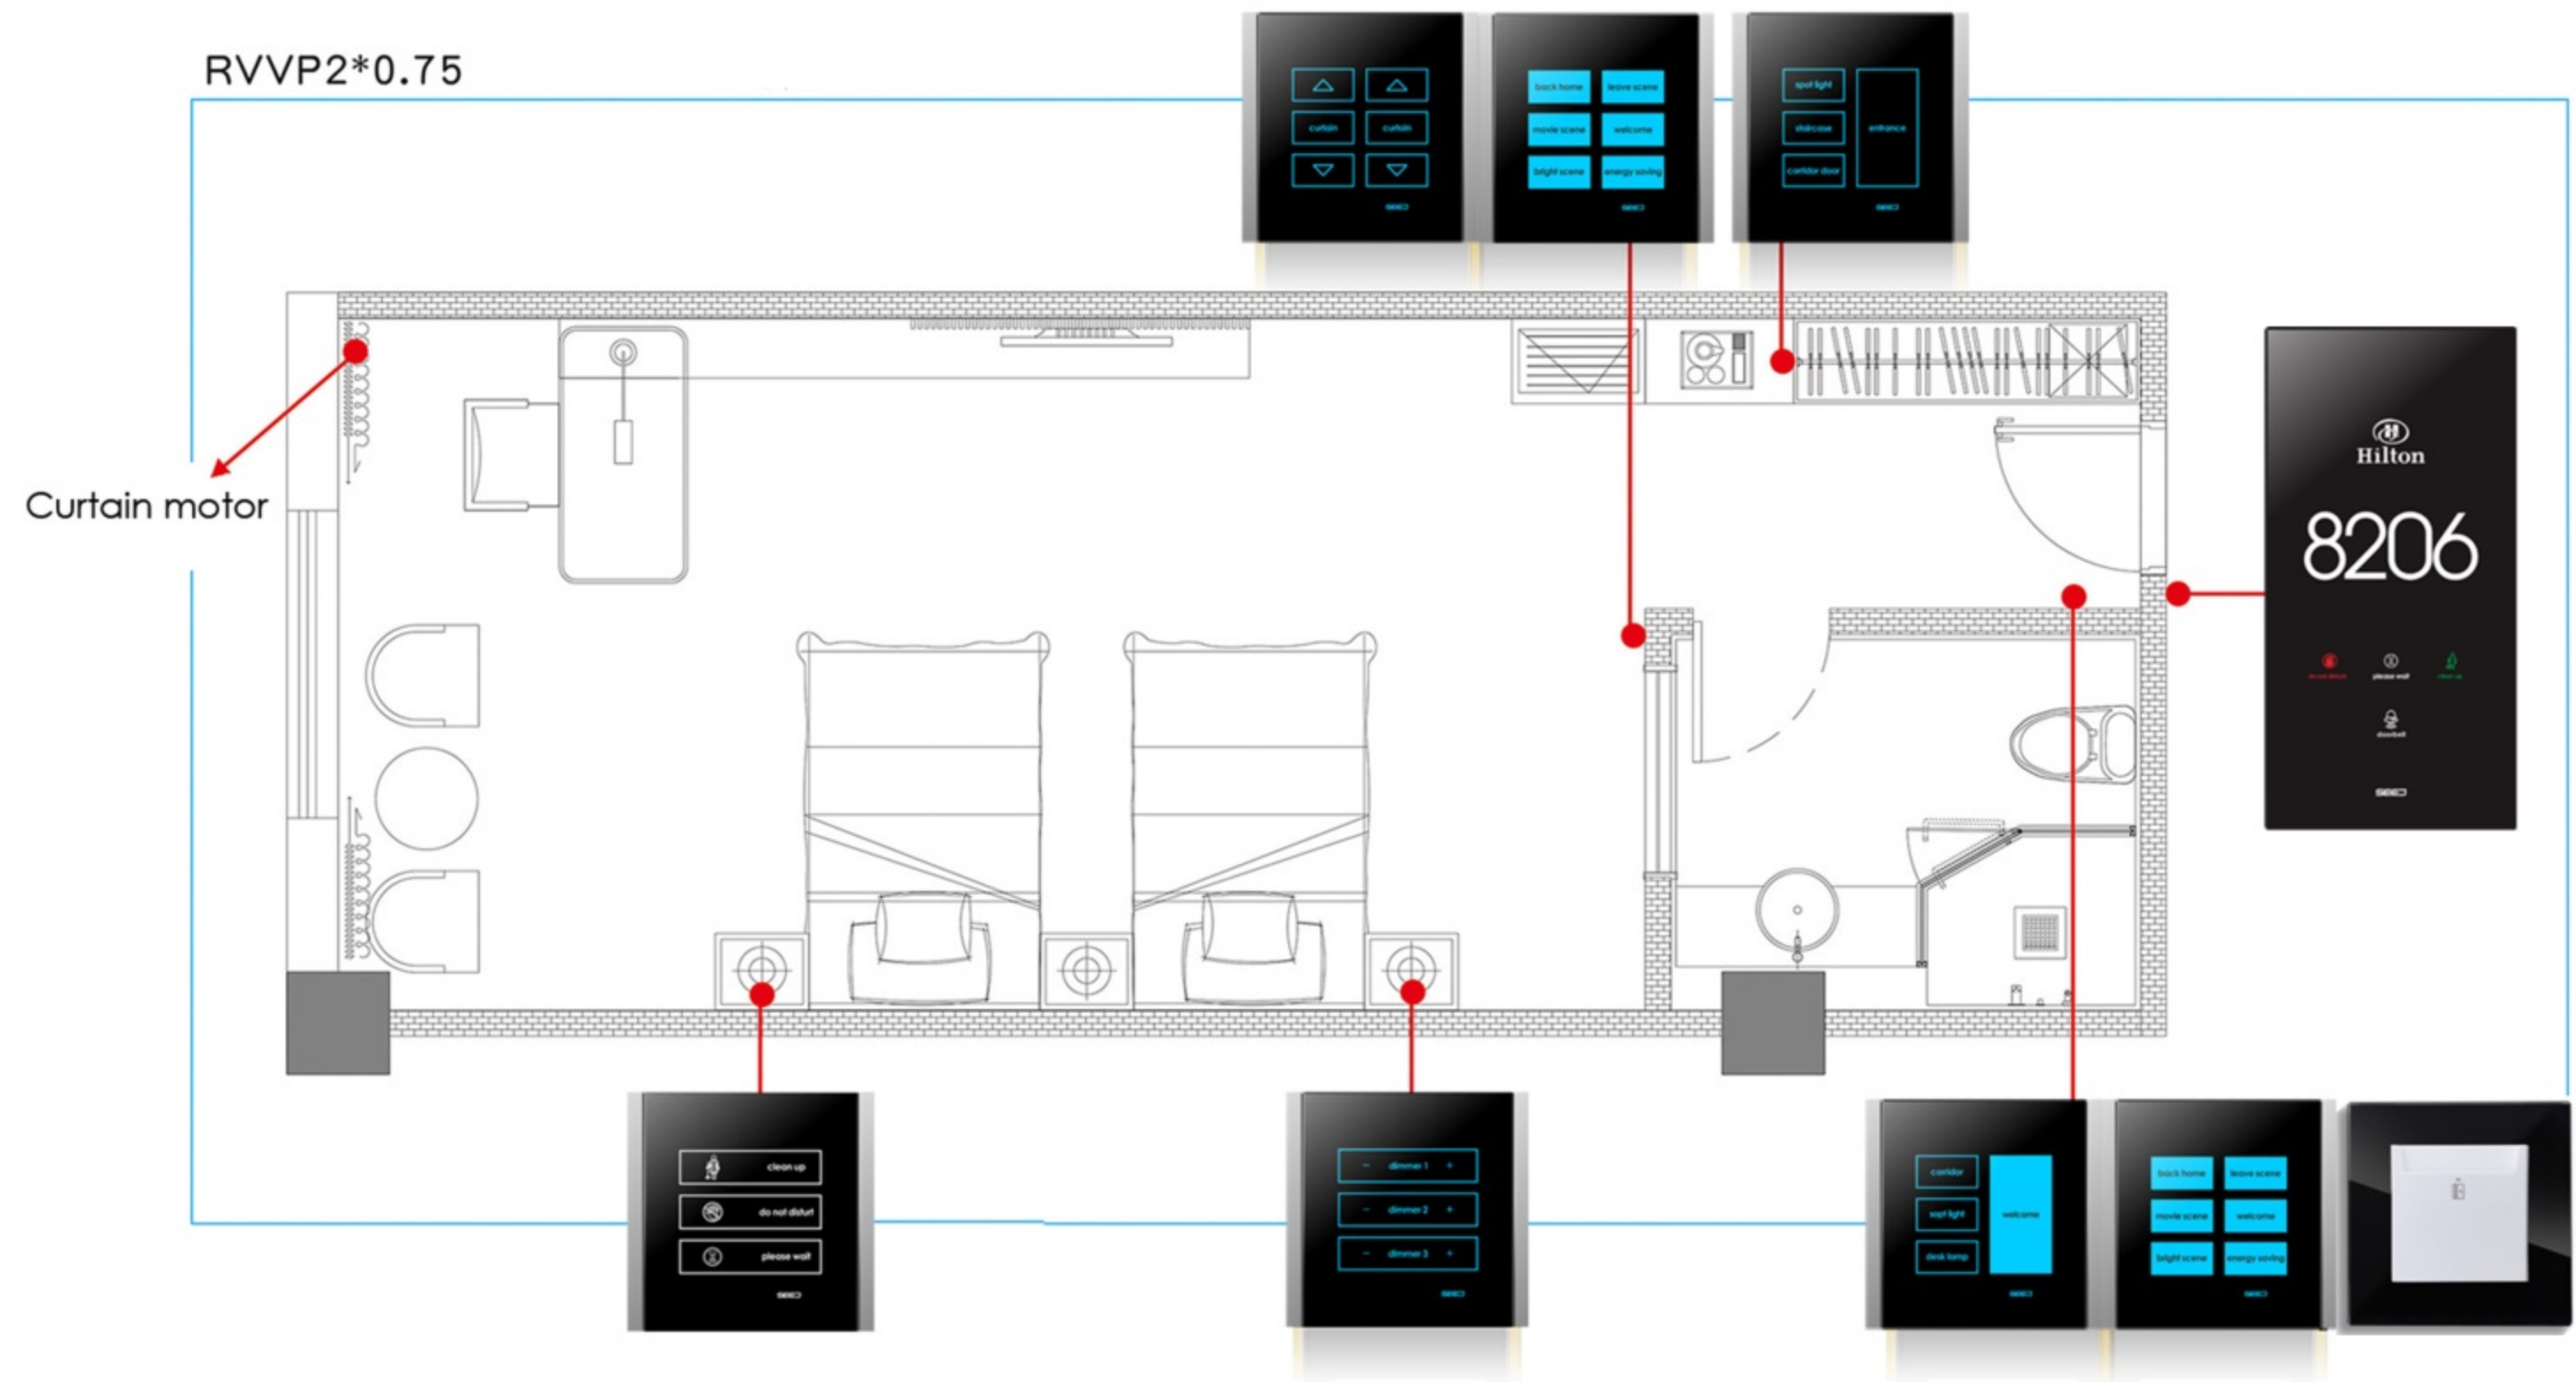

SEED

Smart hotel solutions

Hotel room

Contents

- Doorbell system
- Keycard switch
- Lighting panels
- Dimmer control
- Curtain control
- Thermostat

Romantic scene

if you want to surprise your lover and guests, you just gently press when he enters the door, romantic music sounded, the lights dim, everything is just right.

Sleep scene

When you sleep thick, automatically activate the sleep scene, the living room, bedroom lights immediately closed, the electric curtains are also slowly closed, bedroom air-conditioning automatically adjusted to 25 degrees Celsius, to create a comfortable sleep scene