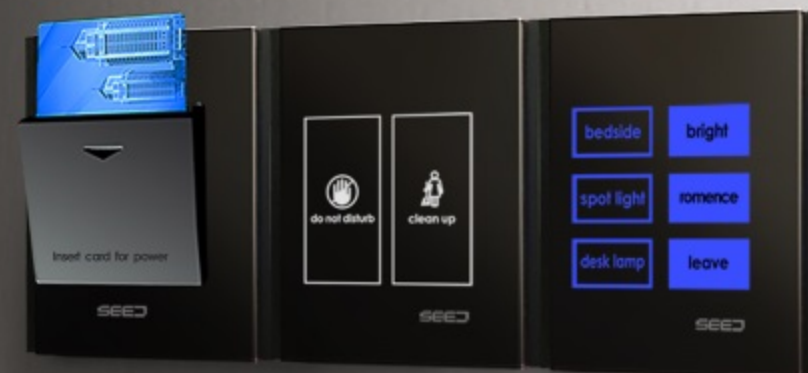

SEED

Smart hotel solutions

Hotel room

Contents

- Doorbell system
- Keycard switch
- Lighting panels
- Dimmer control
- Curtain control
- Thermostat

Romantic scene

if you want to surprise your lover and guests, you just gently press when he enters the door, romantic music sounded, the lights dim, everything is just right.