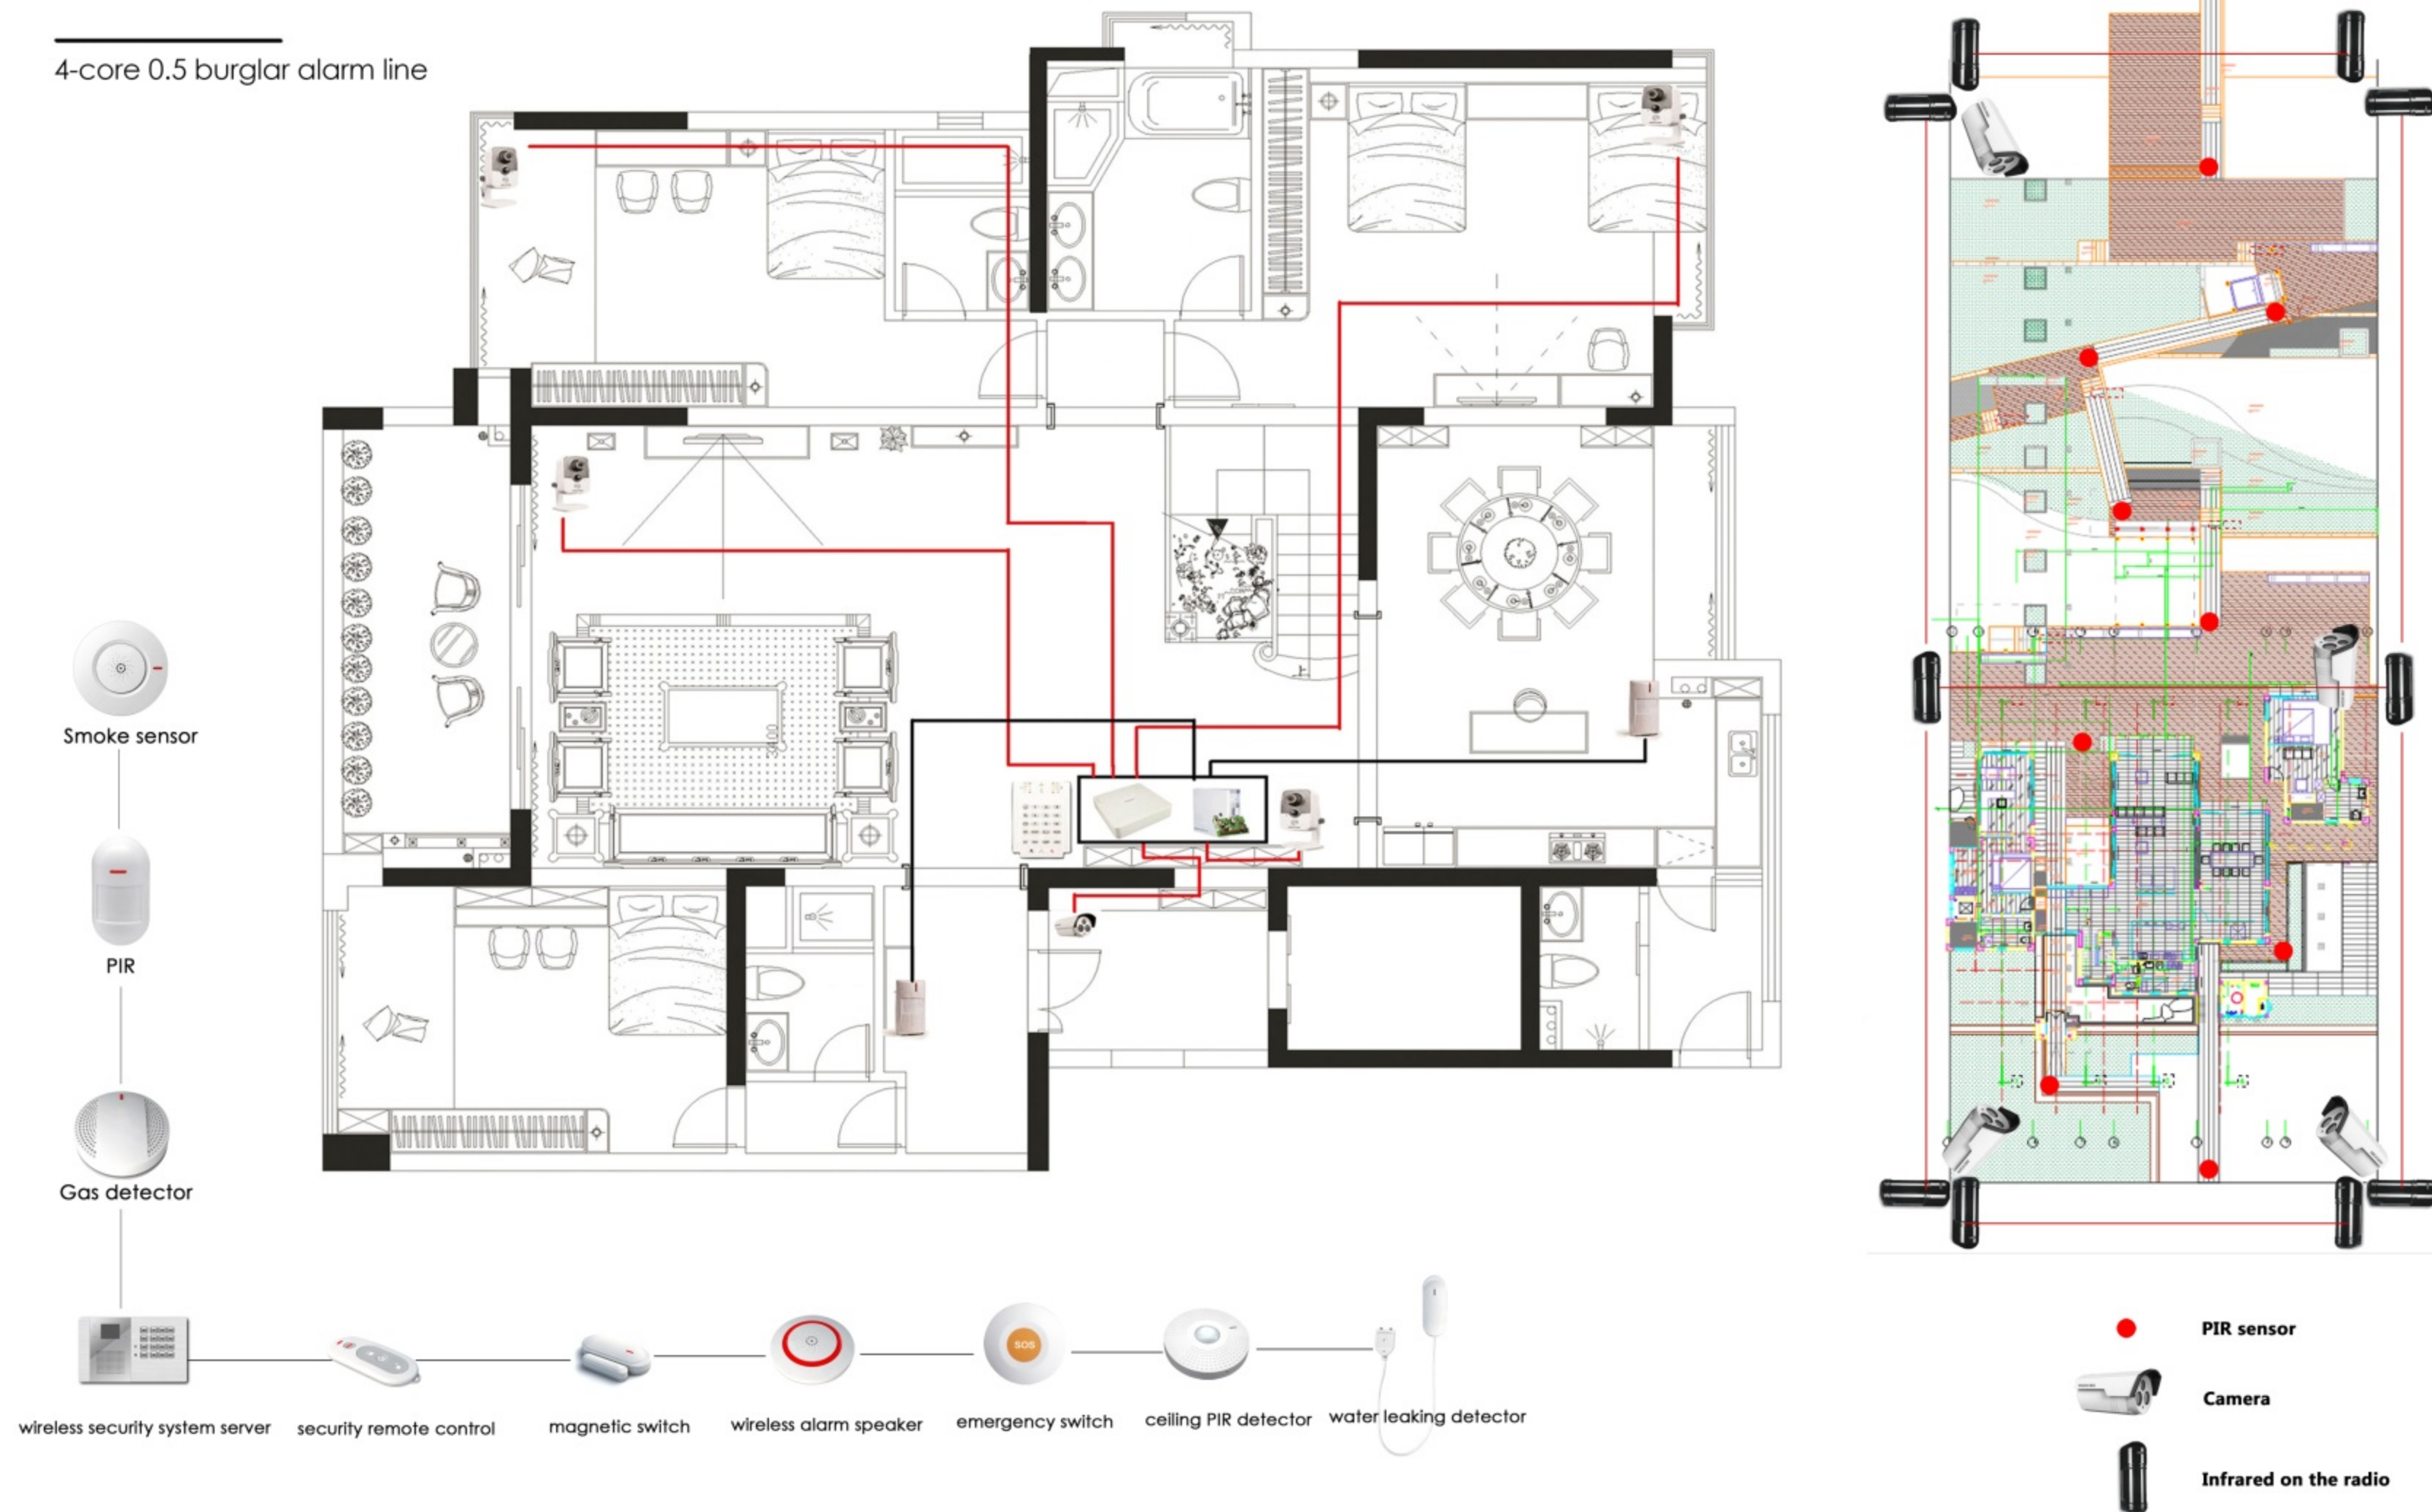

Villa

Contents:

- Smart lighting system
- Dimming range
- Scene control
- Electric curtain shading system
- Security system
- Monitoring system
- Background music
- Motion sensor

Cabling

0.5 network cable +0.75 power cord

4-core 0.5 burglar alarm line

Indoor

Garden

SEED
CONTROL

Hilton

8206

do not disturb check in clean up

doorbell

SEED

Smart hotel solutions

Hotel room

Contents

- Doorbell system
- Keycard switch
- Lighting panels
- Dimmer control
- Curtain control
- Thermostat

Romantic scene

if you want to surprise your lover and guests, you just gently press when he enters the door, romantic music sounded, the lights dim, everything is just right.