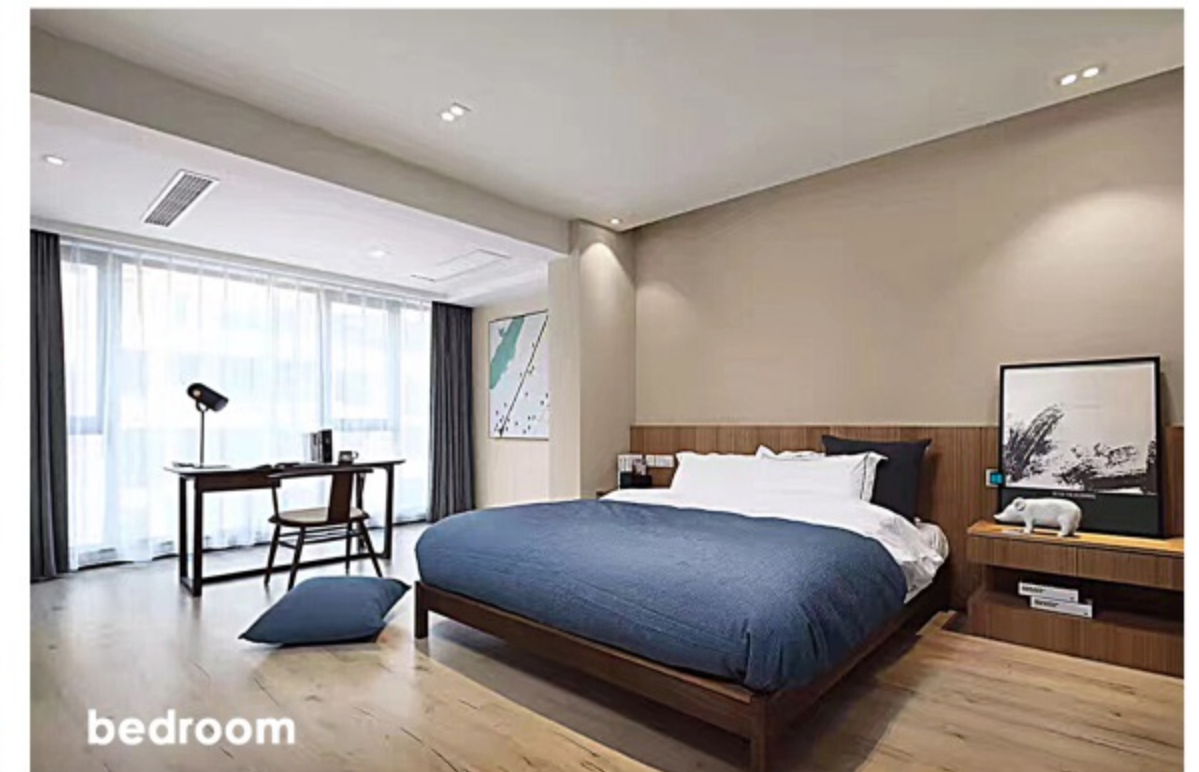

SEED
CONTROL
your intelligence

Smart apartment solutions

bedroom