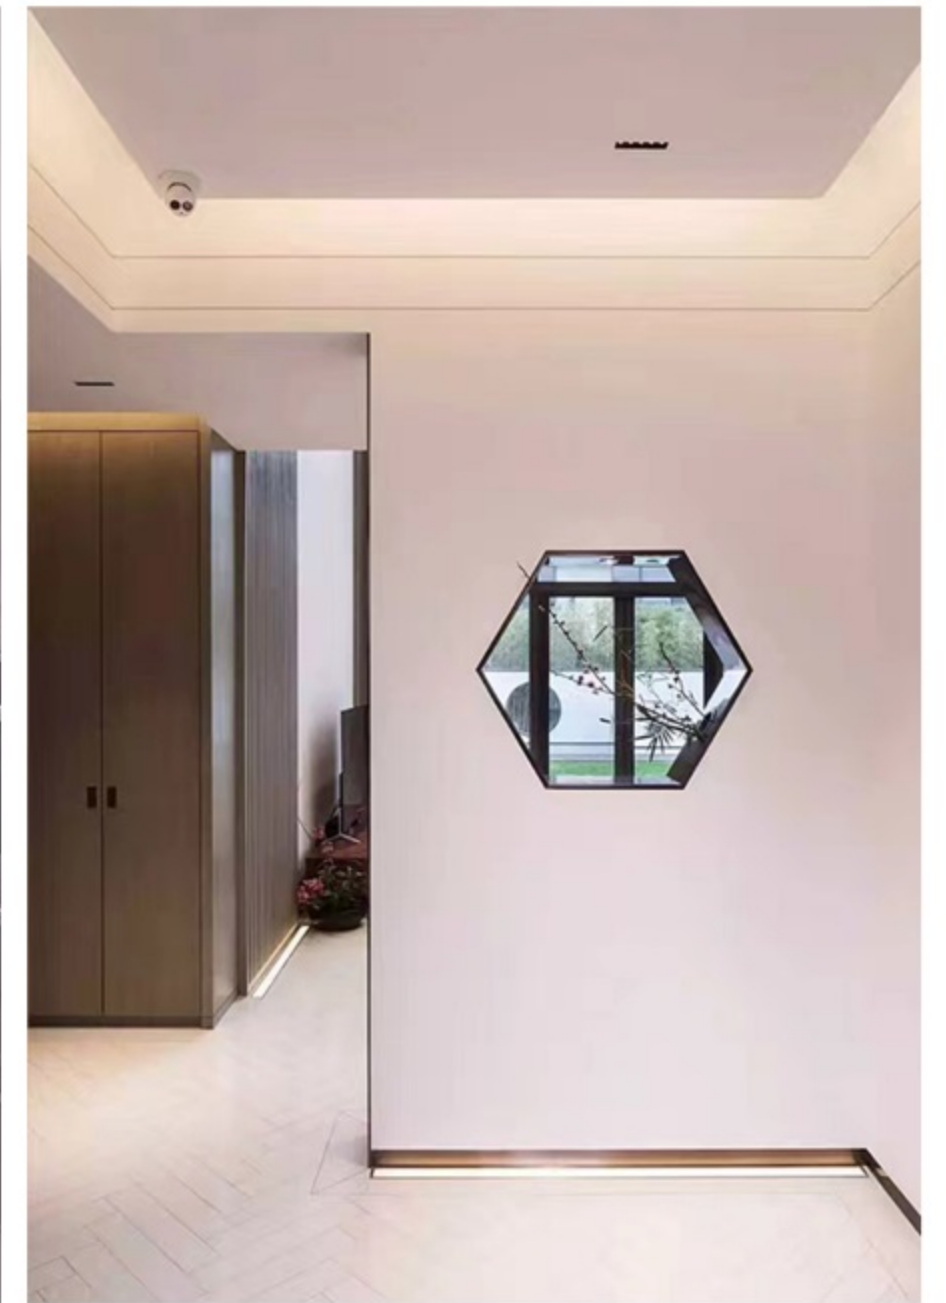

public area

corridor

bedroom

living room

entrance

Scene applications

SEED Control provide very simple lighting / dimmable / smart control / energy saving solutions for programming scene illuminations hereby to create very nice lighting atmosphere, for example,
 Welcome / home scene
 Leave home scene
 Romance scene
 Sleep scene
 Movie scene
 Relax scene